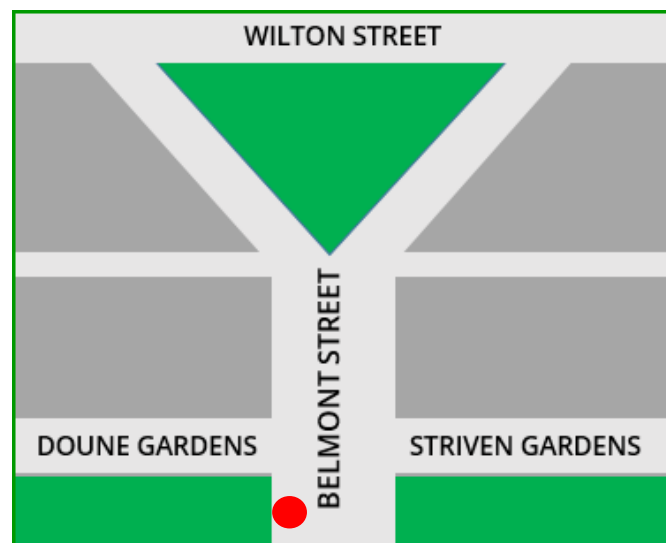

NORTH KELVIN COMMUNITY COUNCIL

COMMUNITY CLEAN-UP DOUNE + STRIVEN GARDENS

SUNDAY 12th NOVEMBER

10:30am–12:30pm

Help us pick up litter and clear up leaves
on streets around the top of Belmont Street

- Meet at our noticeboard opposite the church
at 10:30 and spread out from there